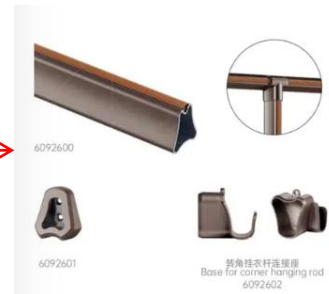

WAYMOVE

HERS WARDROBE

Door

Finish: Painted DY-1058
Material: HDF

Carcase

Finish: DY-1058
Material: MFC(E0)

Handle:
Material: Brass
Length: 194mm

Handle:
Material: Brass
Length: 32mm

WAYMOVE

HERS WARDROBE

WAYMOVE

WAYMOVE

360°ROTATABLE
MULTI LAYER SHOES RACK
6102304

FIXED HANGING RAIL
6102600

WAYMOVE

WAYMOVE

WAYMOVE

6102100

FIXED HANGING RAIL
6102600

6100690

Pull out storage rack

6100490

Pull out shoe rack

WAYMOVE

HIS WARDROBE

Door
Finish:Veneer JXM5014
Material:HDF

Carcase
Finish:JXM5014
Material:MFC(E0)

Handle:
Material:Brass
Length:165mm

Handle:
Material:Brass
Length:32mm

WAYMOVE

HIS WARDROBE

WAYMOVE