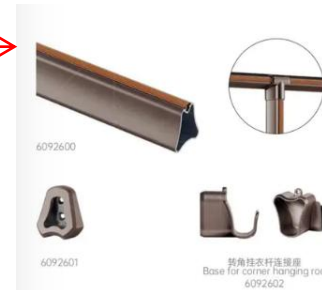

WAYMOVE

HERS WARDROBE

Door

Finish: Painted DY-1058
Material: HDF

Carcase

Finish: DY-1058
Material: MFC(E0)

Handle:
Material: Brass
Length: 194mm

Handle:
Material: Brass
Length: 32mm

WAYMOVE

HERS WARDROBE

WAYMOVE

WAYMOVE

360°ROTATABLE
MULTI LAYER SHOES RACK
6102304

FIXED HANGING RAIL
6102600

WAYMOVE

WAYMOVE

WAYMOVE

6102100

FIXED HANGING RAIL
6102600

6100690

Pull out storage rack

6100490

Pull out shoe rack

WAYMOVE

HIS WARDROBE

Door
Finish:Veneer JXM5014
Material:HDF

Carcase
Finish:JXM5014
Material:MFC(E0)

Handle:
Material:Brass
Length:165mm

Handle:
Material:Brass
Length:32mm

WAYMOVE

HIS WARDROBE

WAYMOVE