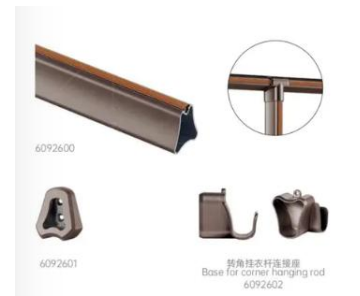

WAYMOVE

HERS WARDROBE

Door

Finish: Painted DY-1058
Material: HDF

Carcase

Finish: DY-1058
Material: MFC(E0)

Handle:
Material: Brass
Length: 194mm

Handle:
Material: Brass
Length: 32mm

WAYMOVE

6102100

FIXED HANGING RAIL
6102600

6100690

Pull out storage rack

6100490

Pull out shoe rack

WAYMOVE

HIS WARDROBE

Door
Finish:Veneer JXM5014
Material:HDF

Carcase
Finish:JXM5014
Material:MFC(E0)

Handle:
Material:Brass
Length:165mm

Handle:
Material:Brass
Length:32mm

WAYMOVE

HIS WARDROBE

WAYMOVE

360° ROTATABLE
MULTI LAYER SHOES
6102304

FIXED HANGING RAIL
6102600

WAYMOVE

WAYMOVE

6102100

Watch winder
Hermes Orange

Pull out shoe rack
6100480

WAYMOVE