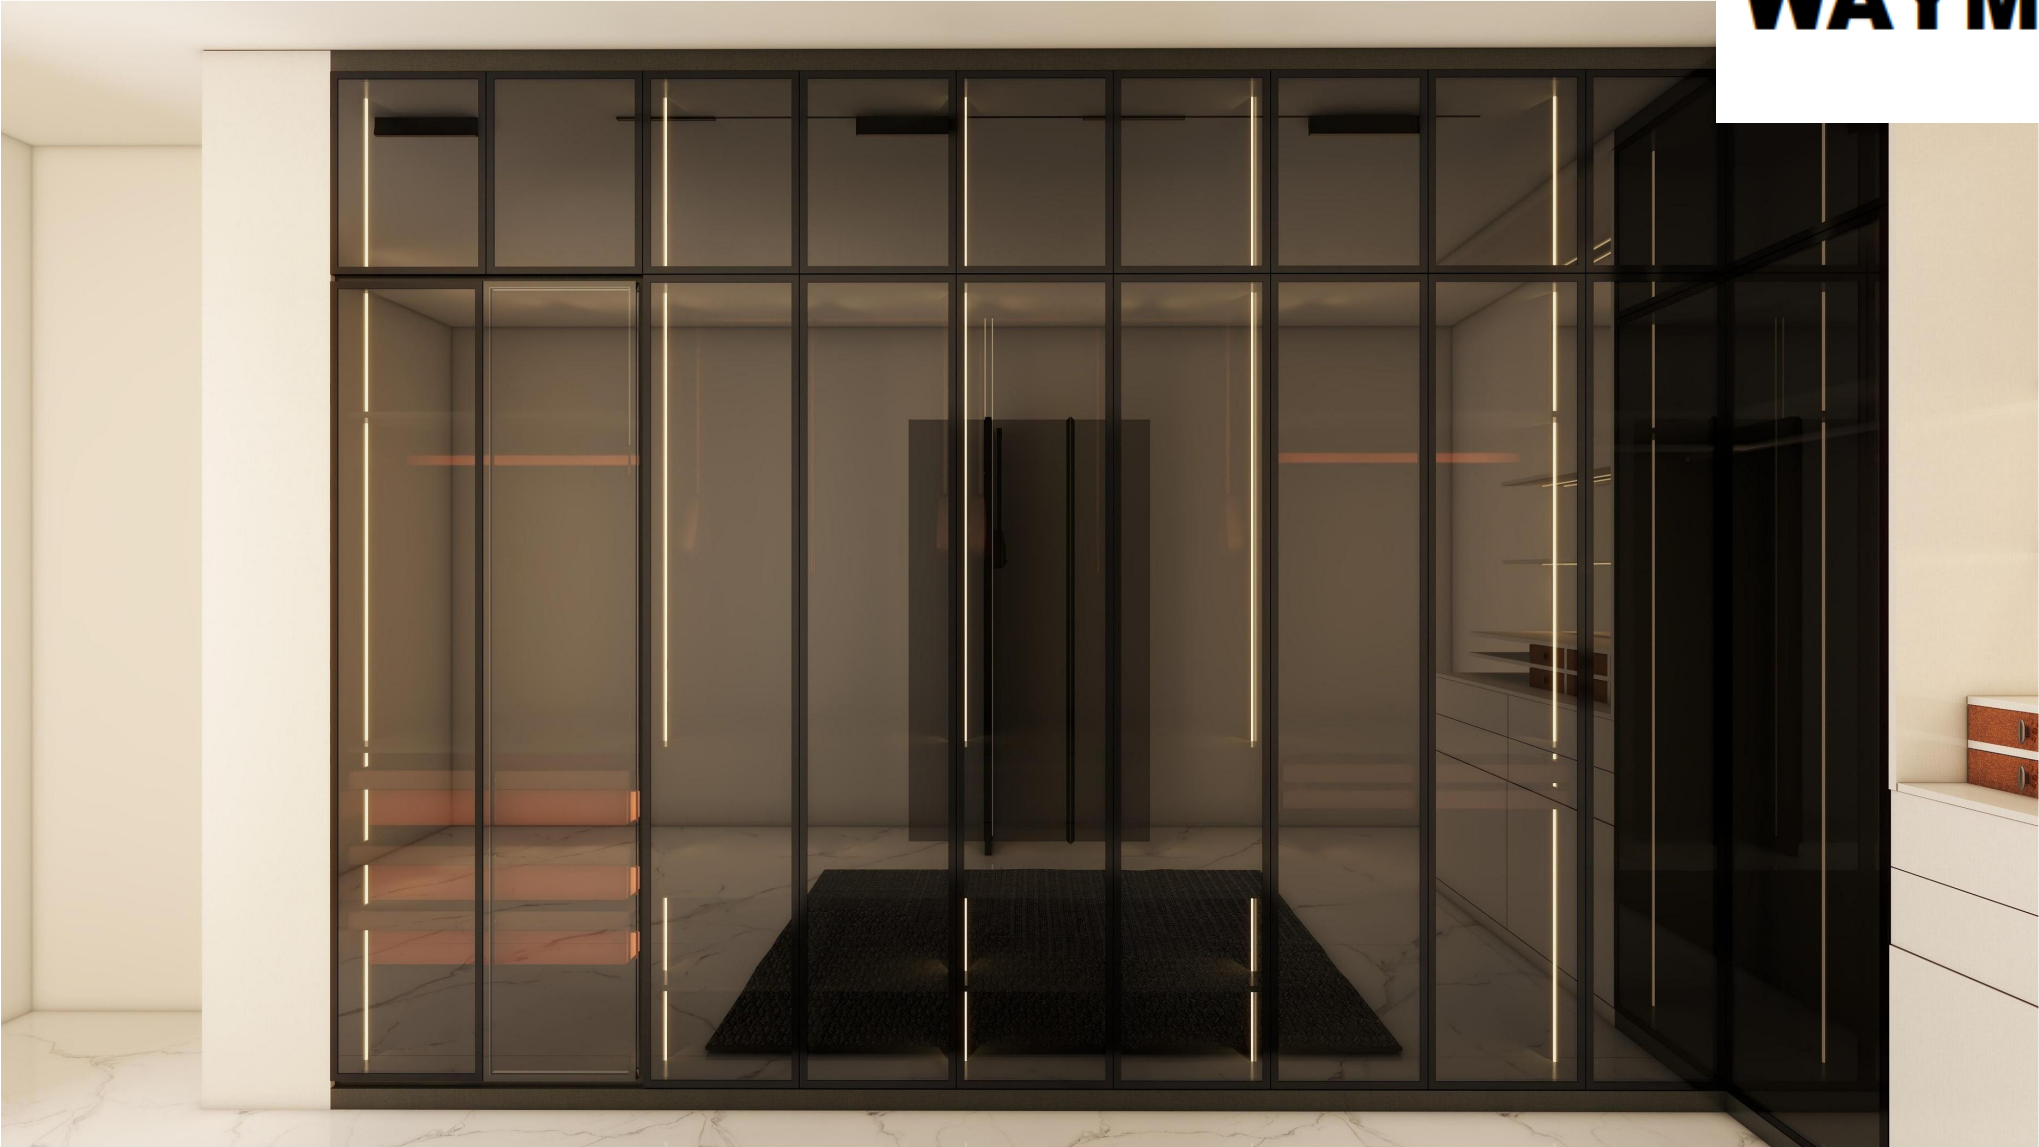

Master closet

WAYMOVE

Master closet

WAYMOVE

6090690
SOFT-CLOSE
DECORATIONS SHELF

6090690
SOFT-CLOSE TROUSERS
RACK

6094590
CLOTHES RAIL COVERED LEATHER
WITH LIGHTING

6090290
SOFT-CLOSE LEATHER
BASKET

6091602
SOFT-CLOSE LIFTABLE HANGER

6092600
HANGING
ROD/HANGING ROD
BASE(TRAPEZOID)

Master closet

WAYMOVE

6093900
LEATHER STORAGE BOX

6094200
MULTI-FUNCTIONAL
STORAGE BOX

6093700
MULTI-FUNCTION RING BOX

6093600
MULTI-FUNCTIONAL
STORAGE BOX

6093800
MULTI-FUNCTION WATCH
BOX

6043003
TOUCH-SCREEN SMART CODE CASE

Master closet

WAYMOVE

6092600

6092600
HANGING
ROD/HANGING ROD
BASE(TRAPEZOID)

6094590
CLOTHES RAIL COVERED LEATHER
WITH LIGHTING

6091602
SOFT-CLOSE LIFTABLE HANGER